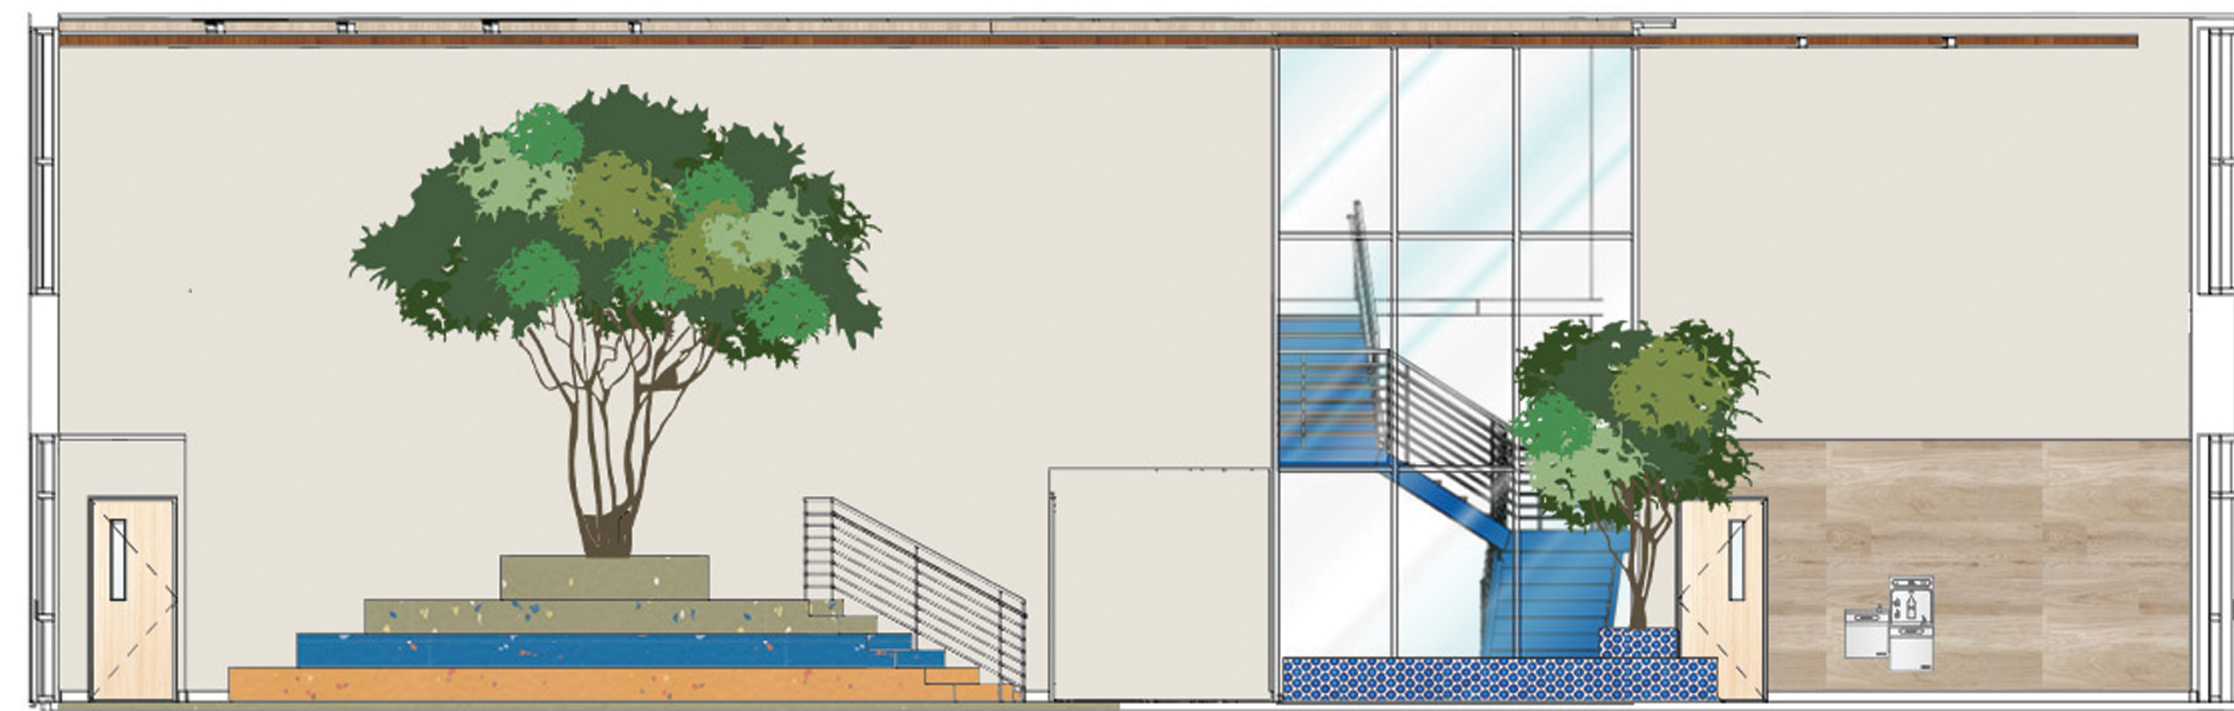

FUTURE SITE OF GREENACRES YOUTH CENTER

- APPROXIMATELY 18,400 SQ. FT.
- 9 CLASSROOMS
- 1 TECHNOLOGY LAB
- 1 ART LAB
- 1 CULINARY LAB
- ADMINISTRATIVE WING
- PARENT DROP-OFF AREA
- OCCUPANCY: 250 OCCUPANTS, INCLUDING UP TO 200 CHILDREN

• UPPER DECK PATIO

www.greenacresfl.gov

• CULINARY LAB AREA

COMING SPRING 2026