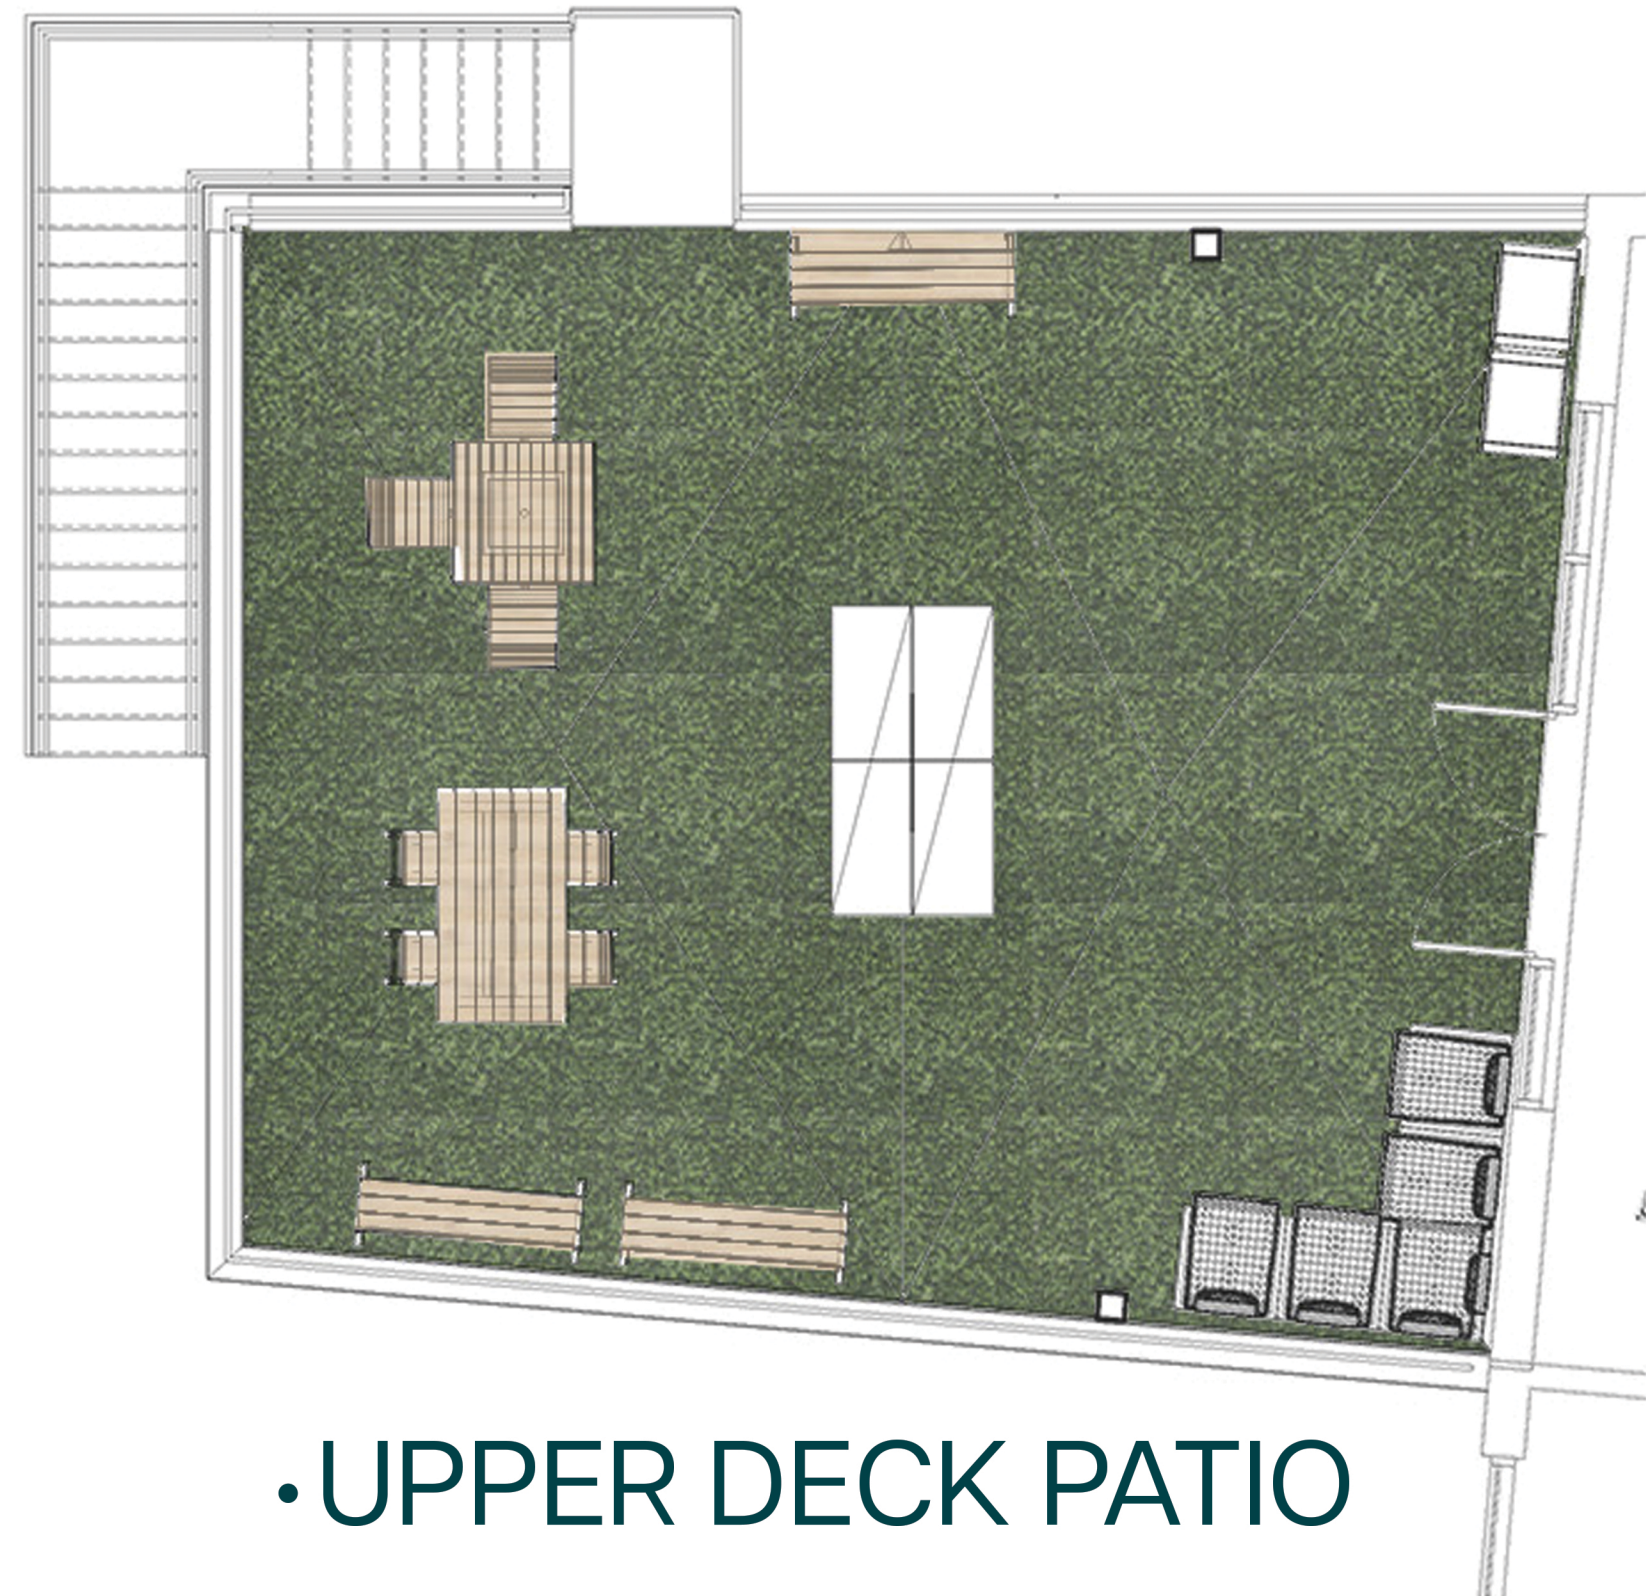

FUTURE SITE OF GREENACRES YOUTH CENTER

- APPROXIMATELY 18,400 SQ. FT.
- 9 CLASSROOMS
- 1 TECHNOLOGY LAB
- 1 ART LAB
- 1 CULINARY LAB
- ADMINISTRATIVE WING
- PARENT DROP-OFF AREA
- OCCUPANCY: 250 OCCUPANTS, INCLUDING UP TO 200 CHILDREN

• UPPER DECK PATIO

www.greenacresfl.gov

• CULINARY LAB AREA

COMING SPRING 2026