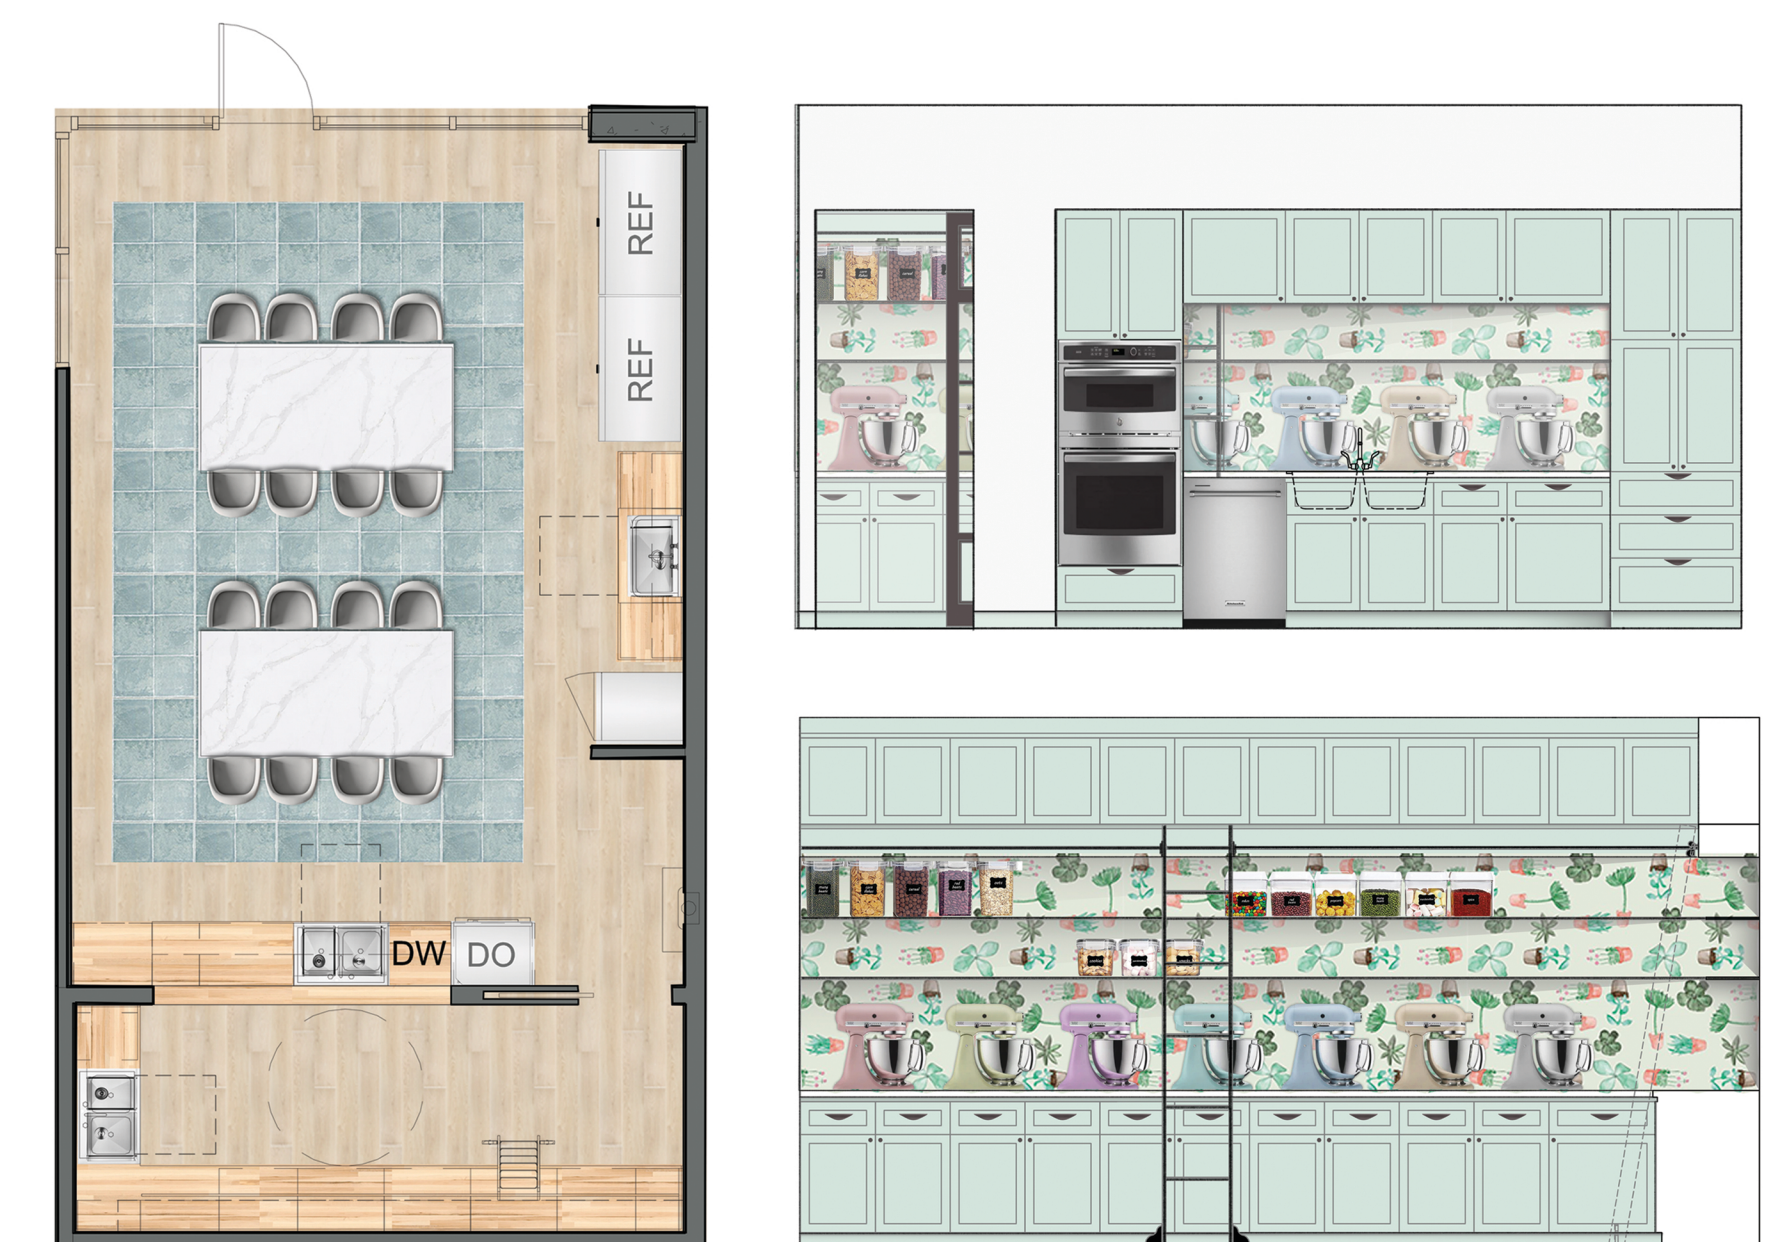

FUTURE SITE OF GREENACRES YOUTH CENTER

- APPROXIMATELY 18,400 SQ. FT.
- 9 CLASSROOMS
- 1 TECHNOLOGY LAB
- 1 ART LAB
- 1 CULINARY LAB
- ADMINISTRATIVE WING
- PARENT DROP-OFF AREA
- OCCUPANCY: 250 OCCUPANTS, INCLUDING UP TO 200 CHILDREN

• UPPER DECK PATIO

www.greenacresfl.gov

• CULINARY LAB AREA

COMING SPRING 2026